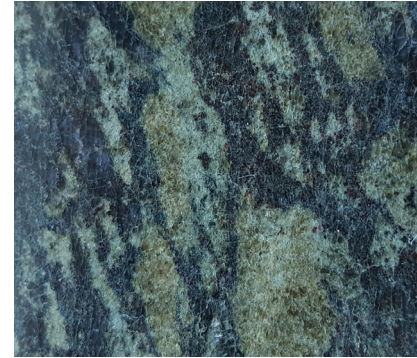

All of our headstones come in various shapes and sizes, so please don't hesitate to get in touch with any questions.

Slate example

MATERIAL OPTIONS

We work with a wide range of materials, from limestone, sandstone and slate through to over 100 different coloured granites and most of our designs are available in all these materials, although suitability of material can vary depending on the design.

MATERIAL OPTIONS: BLACK & GREY GRANITES

Ananthapur Grey

Black Galaxy

Silver Grey

South African Grey

Indian Grey

KG Grey

Cera Grey

Sapphire Brown

Steel Grey

MATERIAL OPTIONS: BLUE GRANITES

Dark Bahama Blue

Lavendar Blue

Light Bahama Blue

Mist White Blue

MATERIAL OPTIONS: GREEN GRANITES