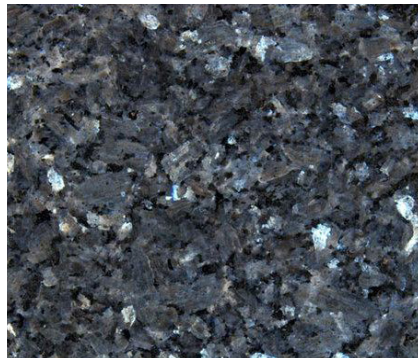

MATERIAL OPTIONS: PEARL COLLECTION

Blue Pearl