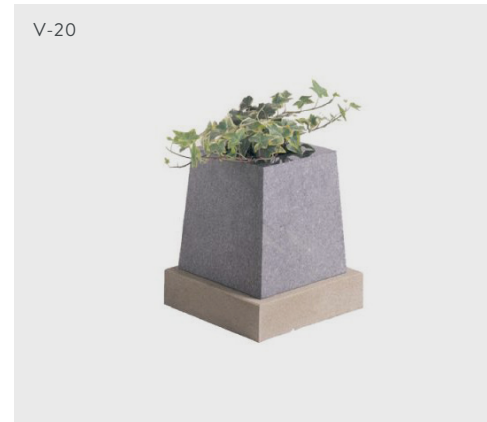

White Marble Vase with Scalloped Sides

Vase size: 8" x 6" x 6"

Black Granite Heart Vase with Shoulders

Vase size: 12" x 12" x 8"

Turned Black Granite Vase

V-19

V-20

Tapered York Stone Vase with York Stone Vase