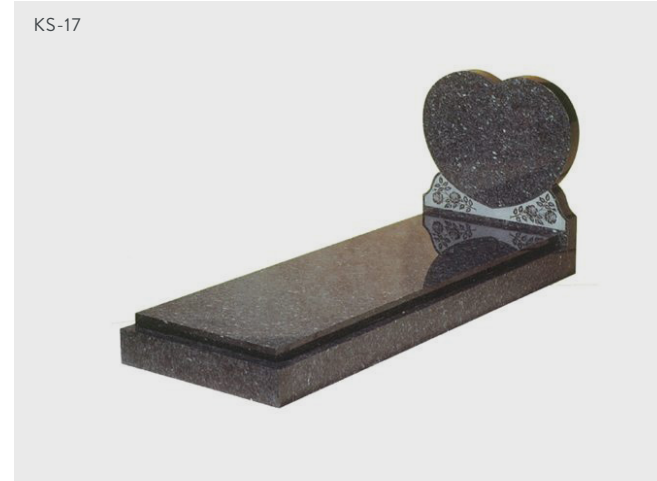

Kerb set size: 18" x 28" x 6"
Wedge: 2"

KS-09

Dark Grey Peon Top with Shaped Columns, Spiral Shaped Kerbs and End Post with Spheres

Kerb set size: 42" x 36" x 4"

KS-17

Blue Pearl Heart with Shoulders and Sandblasted Rose with Plain Kerbs and Cover Slab