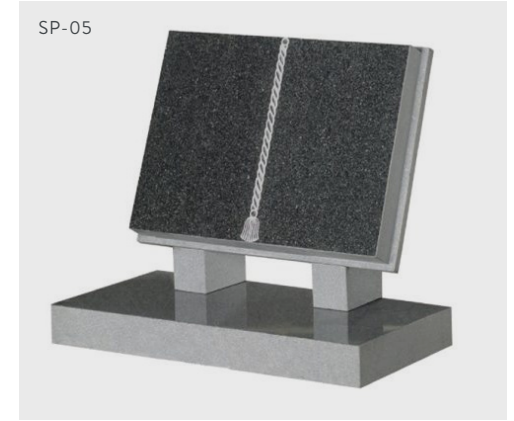

Dark Grey Granite Flat Page Book with Sandblasted Cord and Tassel

Headstone size: 18" x 24" x 3"
Base size: 3" x 28" x 15"

SP-23