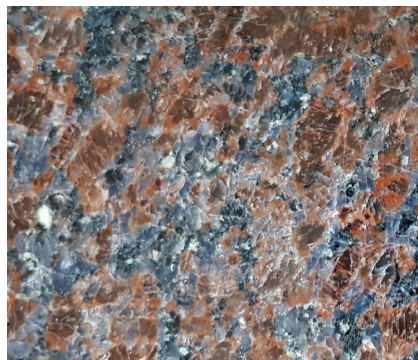

MATERIAL OPTIONS: BLACK & GREY GRANITES

Ananthapur Grey

Black Galaxy

Silver Grey

South African Grey

Indian Grey

KG Grey

Cera Grey

Sapphire Brown

Steel Grey

MATERIAL OPTIONS: BLUE GRANITES

Dark Bahama Blue

Lavendar Blue

Light Bahama Blue

Mist White Blue

MATERIAL OPTIONS: GREEN GRANITES

Cocktail Green

Magic Green

Oasis Green

Solar White

MATERIAL OPTIONS: RED GRANITES

Balmoral Red

Maple Red

Ruby Red