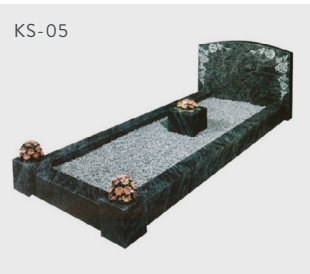

Bahama Blue Camber Top with End Posts and Flower Containers, shown with Central Vase

Kerb set size: 30" x 36" x 4"

KS-15