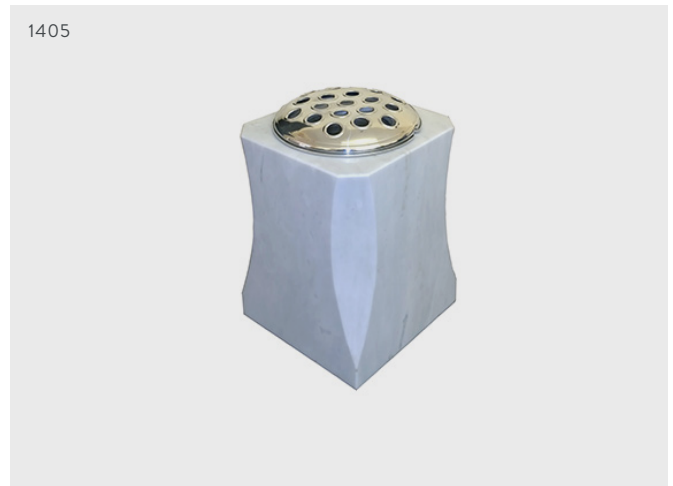

Small Black Granite Book Memorial for Cremations

Plaque size: 12" x 16" x 2"
Rest size: 6" to 3" x 8" x 4"
Base size: 2" x 23" x 9"
Vase size: 6"x6"x6"

VASES

The addition of a vase, or double vases, to the headstone, is a lovely way to add an additional message or image, which may not have space to fit onto the headstone or plaque.

Many people also find the practice of taking flowers to the grave, to be a comforting ritual.

Black Granite Turned Vase

Vase size: 10" x 18" diameter

Bahama Blue Tall Vase with Bevelled Edges

Vase size: 9" x 6" x 6"