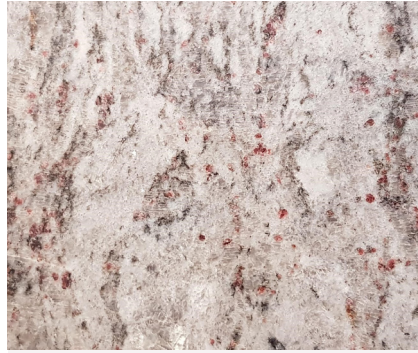

MATERIAL OPTIONS: BLACK & GREY GRANITES

Ananthapur Grey

Black Galaxy

Silver Grey

South African Grey

Indian Grey

KG Grey

Cera Grey

Sapphire Brown

Steel Grey

MATERIAL OPTIONS: BLUE GRANITES

Dark Bahama Blue

Lavendar Blue

Light Bahama Blue

Mist White Blue

MATERIAL OPTIONS: GREEN GRANITES