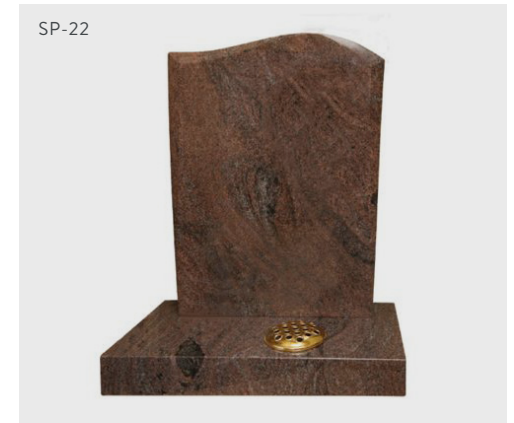

1/2 Ogee Red Granite with Facets and Taper Sides

Headstone size: 24" x 18" x 3"
Base size: 3" x 22" x 11"

SP-12