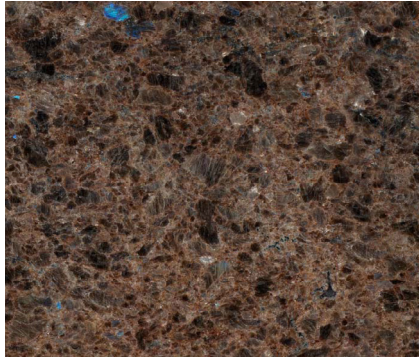

MATERIAL OPTIONS: PEARL COLLECTION

Antique Brown