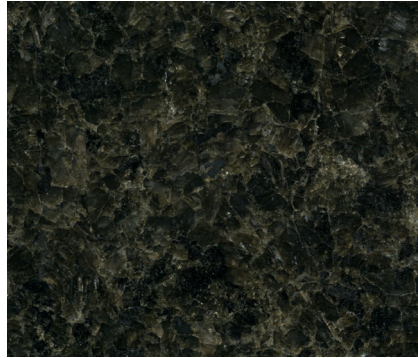

Baltic Green