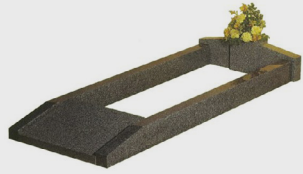

Kerb set size: 18" x 28" x 6"
Wedge: 2"

KS-01

Dark Grey Double Heart Kerb Set with Corner Posts

Kerb set size: 42" x 36" x 4"

KS-12

Dark Grey Mousetrap Design Shown with Central Vase at the head of the kerbs, Sloping Plaque at the Front